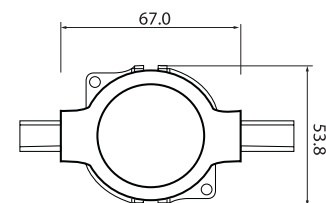

L70 @50,000h

Aluminium Die-Cast

Types

Surface

Single Line Diagram

STERLING 53

Sterling 53 Pixel light has :

- Luminaire housing of Aluminium
- IP66, High Ingress Protection against dust & moisture
- Class 3 electrical safety ensures effective stability of the lamp in an outdoor environment for all weather conditions
- Flexible mounting performance for a variety of irregular structures
- Different colour options available including Monocolour, RGB & RGBW
- Suitable for curtain walls, large building displays, decorations, 3D shapes, etc.
- Colour resolution of 16 bits
- Anti-shock ability
- Fire protection rating UL94-V0

CRI ≥ 80/90

STERLING 53

Product Order Code	System Power	Dimensions
1822	2W/LED	L=67mm, W=53.8mm, H=17.4mm

Order Options

CCT (Colour Temperature)

2700K

3000K

4000K