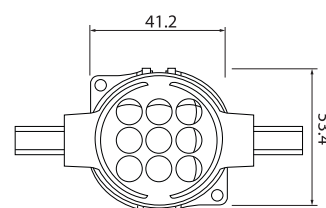

L70 @50,000h

Aluminium Die-Cast

Types

Surface

Single Line Diagram

STERLING 53

Sterling 53 Pixel light has :

- Luminaire housing of Aluminium
- IP66, High Ingress Protection against dust & moisture
- Class 3 electrical safety ensures effective stability of the lamp in an outdoor environment for all weather conditions
- Flexible mounting performance for a variety of irregular structures
- Different colour options available including Monocolour, RGB & RGBW
- Suitable for curtain walls, large building displays, decorations, 3D shapes, etc.
- Colour resolution of 16 bits
- Anti-shock ability
- Fire protection rating UL94-V0

CRI ≥ 80/90

STERLING 53

Product Order Code	System Power	Dimensions
1822	2W/LED	L=67mm, W=53.8mm, H=17.4mm

Order Options

CCT (Colour Temperature)

2700K

3000K

4000K